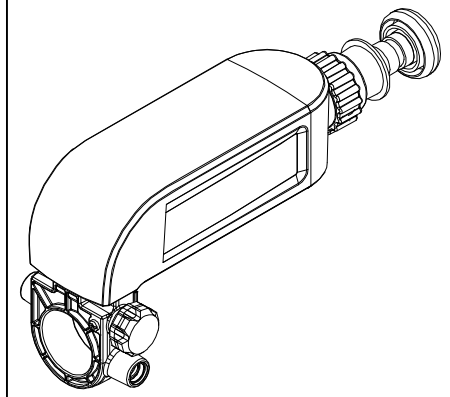

MODEL : TC402 TILE CORE DRILL (AGP Europe)

NO.01~67 Version 2021.02.03 D.811

69 SUCTION CENTERING GUIDE

65 WATER TANK (OPTIONAL)

64-1 WATER SUPPLY KIT (OPTIONAL)