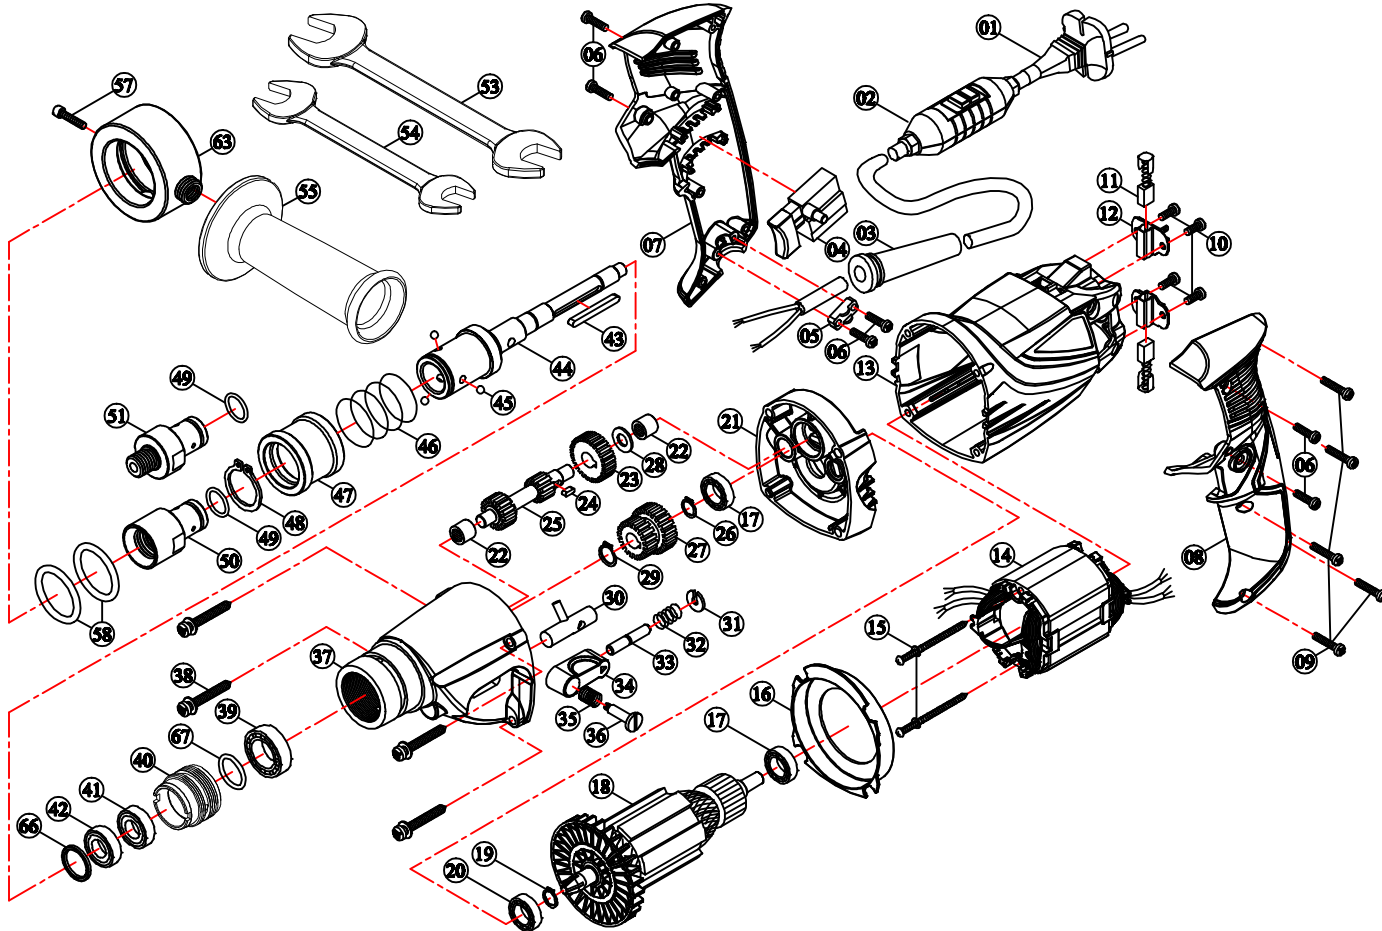

MODEL : TC402 TILE CORE DRILL (AGP Europe)

NO.01~67 Version 2021.02.03 D.811

69 SUCTION CENTERING GUIDE

65 WATER TANK (OPTIONAL)

64-1 WATER SUPPLY KIT (OPTIONAL)