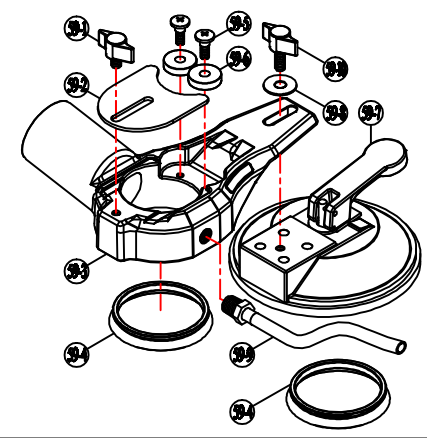

MODEL : TC402 TILE CORE DRILL (AGP Europe)

NO.01~67 Version 2021.02.03 D.811

69 SUCTION CENTERING GUIDE

65 WATER TANK (OPTIONAL)

64-1 WATER SUPPLY KIT (OPTIONAL)